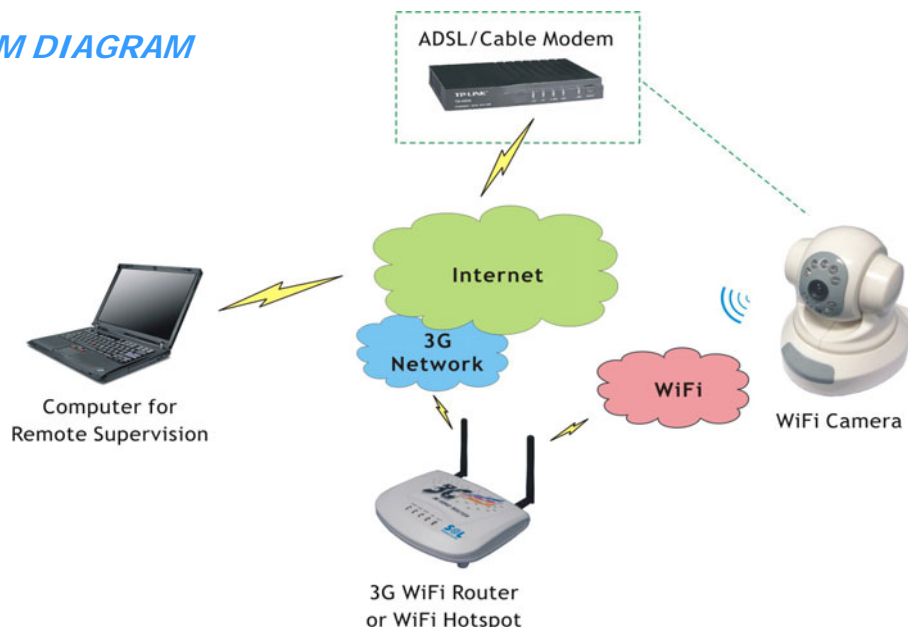

SYSTEM DIAGRAM