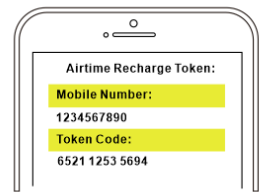

- Can be used to sell all kinds of ticket and recharge voucher (for example, recharging electricity meter, mobile airtime)
- Requirement: you can get the list of tickets or voucher codes from the ticket supplier
- The ticket/voucher code will be displayed on pop-up web page, and can be checked at a specific website

How to Buy Electronic Ticket/Voucher?

1. Connect SSID for Ticket Vending

2. Choose Ticket Type & Payment Amount

3. Insert Coins / Banknotes

4. Check Ticket Result

Local Video Sharing Solution

- Add a new way to get revenue by sharing local videos based on time
- Can save Internet bandwidth and provide high-speed video service
- Built-in mini computer board with SSD hard disk of 120 GB to easily store big volume of videos