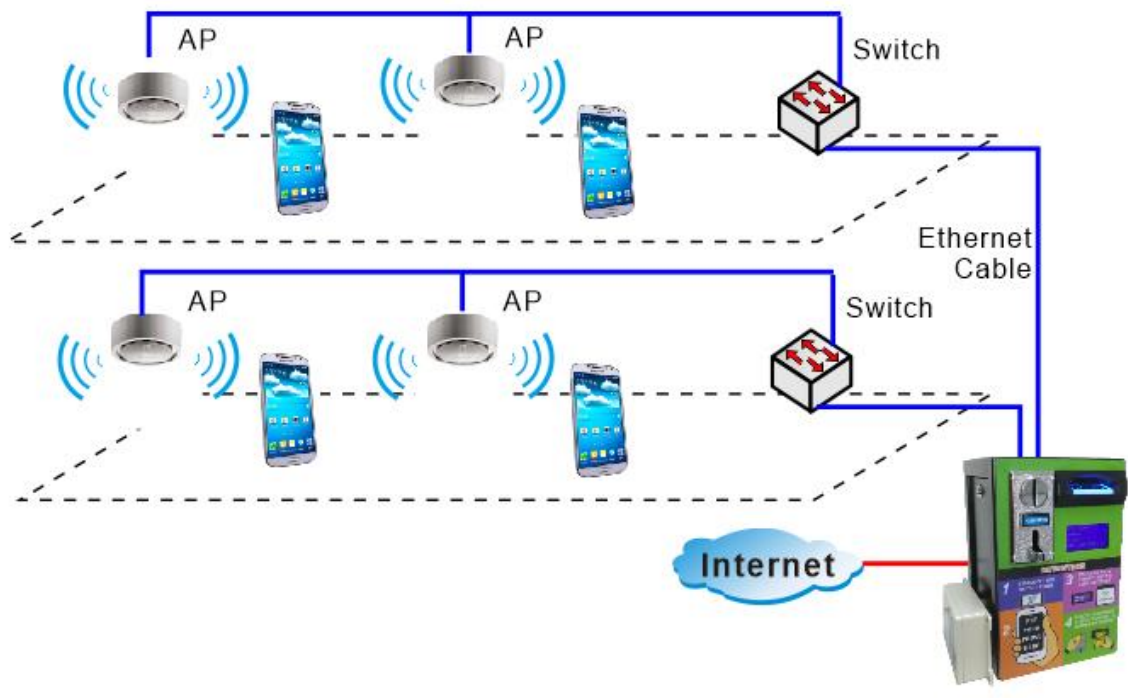

How to Extend WiFi Coverage via AP?