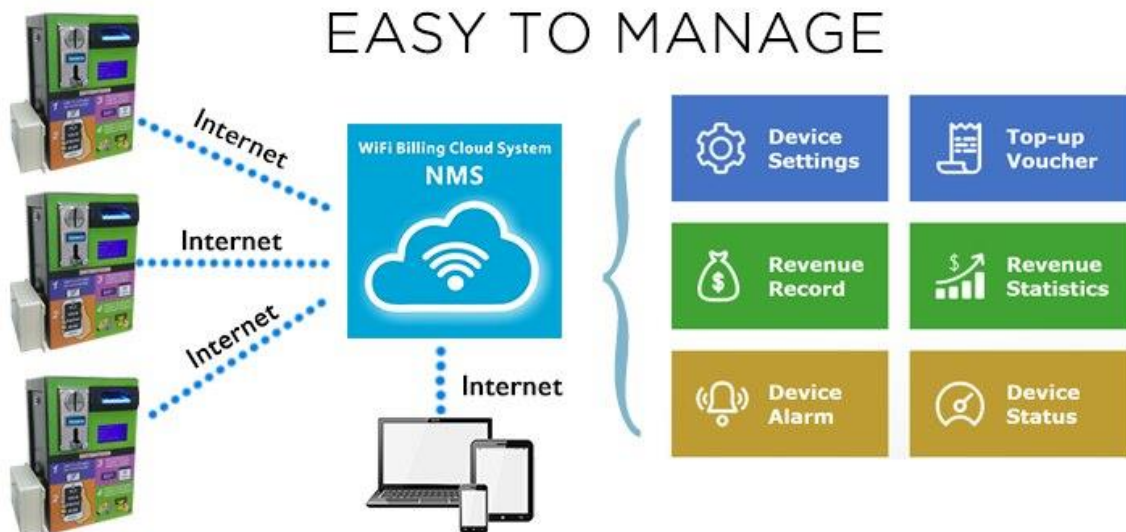

EASY TO MANAGE

BENEFITS

- Venue owners can **get extra revenue** by providing WiFi hotspot service and attract more visitors which is good for his original business;
- Venue owners can **display advertisements** for their products on the login page for better promotion, or show ads for other shops to get income;
- **No WiFi squatter or hacker to stole Internet** because no username and password is required.
- Travelers can get **quick and cheap Internet access** without paying expensive charge for data roaming or new SIM card;
- Visitors can check/send email, browse websites, and watch videos from **any WiFi-enabled** smart mobile phone, tablet, laptop, or handheld device.